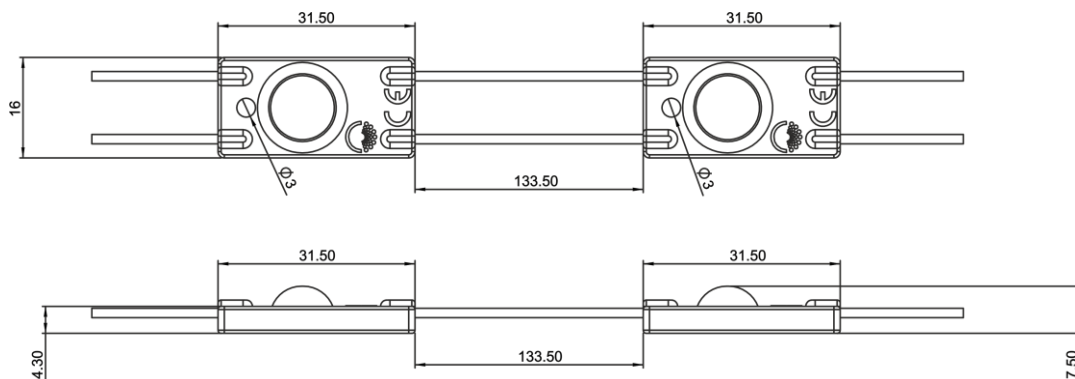

LED module WO11

- LED module for advertising signs front and back light.
- Fast and easy installation.
- Safe low voltage (12VDC).
- Protected from the environment (IP67).
- Full 5 year warranty.

WO11 class technical specification			
Color			
Beam angle	160°	160°	160°
Color temp.	6250 K	4000 K	3000 K
Luminous flux	35 Lm	35 Lm	34 Lm
Power	0.36 W	0.36 W	0.36 W
Current	30 mA	30 mA	30 mA
Voltage	12 VDC		
Ingress Protection	IP67		
Operating temp.	-40°C~60°C		
Warranty	5 years		

Recommended for up to 160 mm deep channel letters and light boxes

Measurement table:

Depth (mm)	≥40mm	≥60mm	≥80mm	≥100mm	≥120mm	≥140mm	≥160mm
Distance between centers (mm)	60	100	120	160	140	140	140
Led quantity m ² (pcs)	289	100	81	49	64	64	64
Illumination (Lux)	7010	2520	1760	965	1120	1010	930

Tested using 4mm Plexiglas XT WN770 organic glass

Mechanical dimensions:

UAB AKTO

Mituvos str. 4,
LT-50130 Kaunas, Lithuania.

Mobile: +370 620 34211
E-mail: info@aktoled.com
www.aktoled.com

Registration Nr.: 302788513
VAT Nr.: LT100006898714